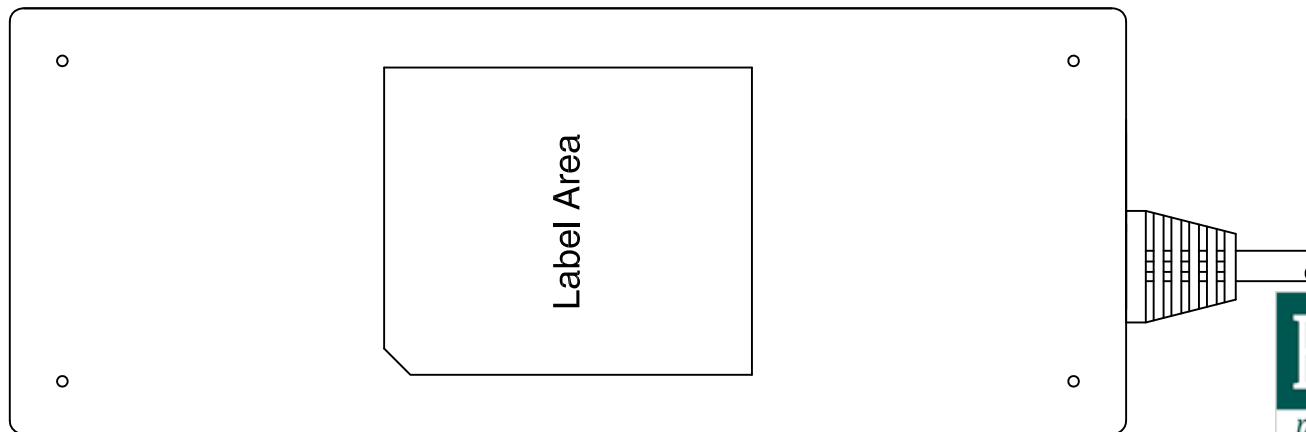

Front View

Top View

POWER LED

Side View

DC Output Cable

Bottom View

	Product:	EDF120
	Author:	Mark Gibbons
	Date:	15/03/2017
	Drawing ref.:	EDF120MG