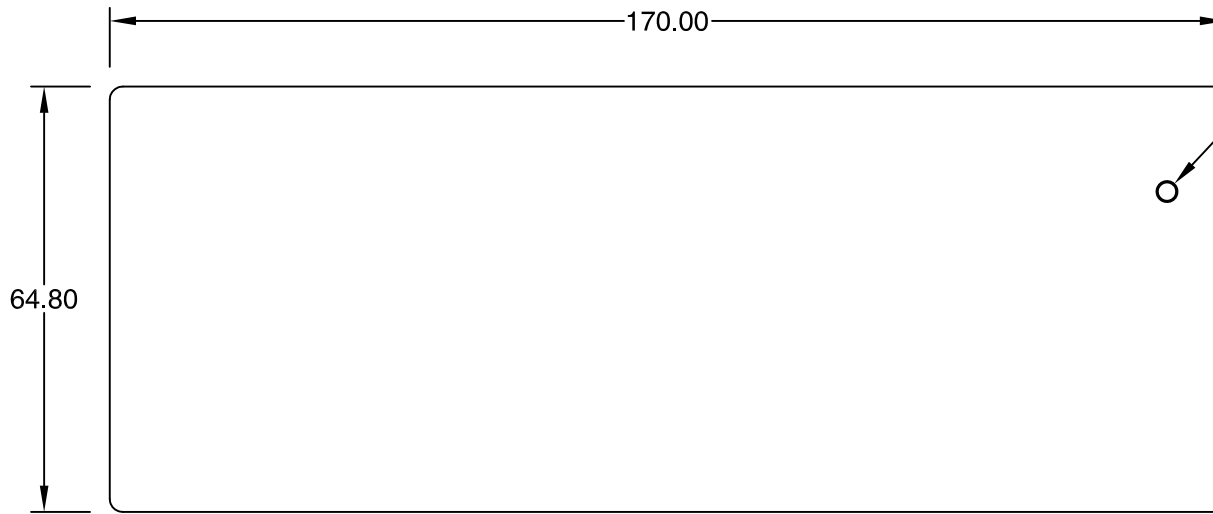

Front View

Top View

POWER LED

Side View

DC Output Cable

Bottom View

	Product:	EDF120
	Author:	Mark Gibbons
	Date:	15/03/2017
	Drawing ref.:	EDF120MG